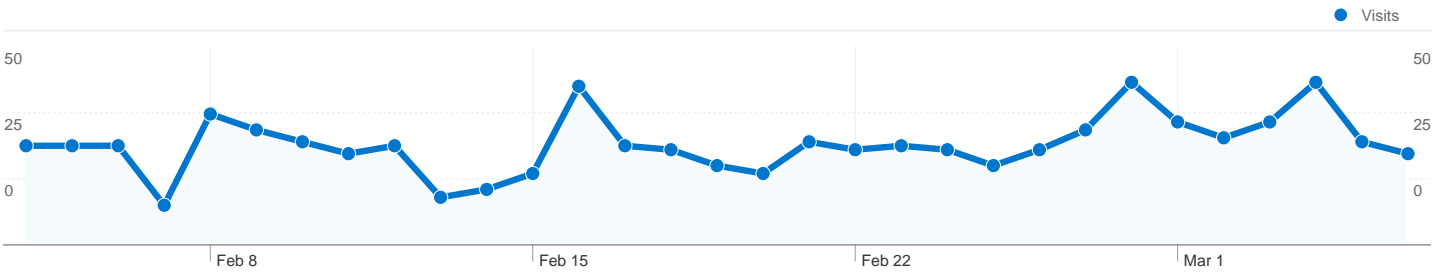

Site Usage

784 Visits

29.21% Bounce Rate

2,165 Pageviews

00:02:59 Avg. Time on Site

2.76 Pages/Visit

52.17% % New Visits

Traffic Sources Overview

Browsers		
Browser	Visits	% visits
Internet Explorer	278	35.46%
Safari	211	26.91%
Firefox	200	25.51%
Chrome	79	10.08%
Opera	8	1.02%

All traffic sources sent a total of 784 visits

43.37% Direct Traffic

37.76% Referring Sites

1 - 8 of 8

444 people visited this site

784 Visits

444 Absolute Unique Visitors

2,165 Pageviews

2.76 Average Pageviews

00:02:59 Time on Site

29.21% Bounce Rate

Pages on this site were viewed a total of 2,165 times

2,165 Pageviews

1,691 Unique Views

29.21% Bounce Rate

Top Content

Pages	Pageviews	% Pageviews
/main.html	675	31.18%
/index.html	601	27.76%
/australia5.html	136	6.28%
/australia13.html	109	5.03%
/Logbook.html	106	4.90%