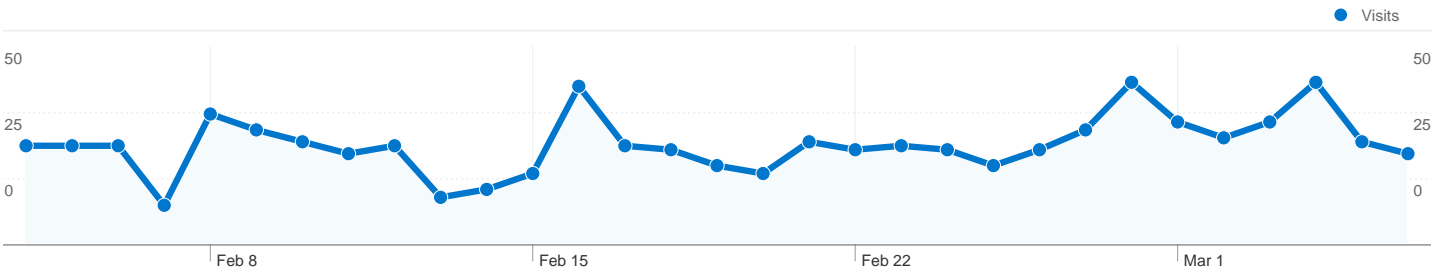

1 - 10 of 63

784 visits came from 55 countries/territories

Site Usage

Country/Territory	Visits	Pages/Visit	Avg. Time on Site	% New Visits	Bounce Rate
Visits 784 % of Site Total: 100.00%	Pages/Visit 2.76 Site Avg: 2.76 (0.00%)	Avg. Time on Site 00:02:59 Site Avg: 00:02:59 (0.00%)	% New Visits 52.17% Site Avg: 52.17% (0.00%)	Bounce Rate 29.21% Site Avg: 29.21% (0.00%)	
Australia	404	3.25	00:04:28	34.16%	19.31%
Spain	155	2.57	00:02:21	36.13%	14.19%
United States	66	1.95	00:00:34	96.97%	59.09%
Germany	27	1.59	00:00:11	100.00%	48.15%
United Kingdom	16	2.75	00:01:49	100.00%	50.00%
Canada	14	2.86	00:01:21	78.57%	42.86%
France	8	1.75	00:00:12	87.50%	62.50%
Italy	5	2.20	00:00:34	100.00%	40.00%
Poland	5	1.40	00:00:24	100.00%	80.00%

Hungary	5	1.60	00:00:06	100.00%	40.00%
					1 - 10 of 55

Browsers

Comparing to: Site

784 visits used 8 browsers

Site Usage

Visits 784 % of Site Total: 100.00%	Pages/Visit 2.76 Site Avg: 2.76 (0.00%)	Avg. Time on Site 00:02:59 Site Avg: 00:02:59 (0.00%)	% New Visits 52.17% Site Avg: 52.17% (0.00%)	Bounce Rate 29.21% Site Avg: 29.21% (0.00%)	
Browser	Visits	Pages/Visit	Avg. Time on Site	% New Visits	Bounce Rate
Internet Explorer	278	2.60	00:02:21	48.56%	30.58%
Safari	211	3.24	00:05:37	12.32%	6.16%
Firefox	200	2.54	00:01:28	86.00%	47.50%
Chrome	79	2.72	00:02:10	77.22%	37.97%
Opera	8	1.75	00:04:16	100.00%	50.00%
Mozilla Compatible Agent	6	3.17	00:00:46	83.33%	0.00%
Mozilla	1	1.00	00:00:00	100.00%	100.00%
Opera Mini	1	1.00	00:00:00	100.00%	100.00%