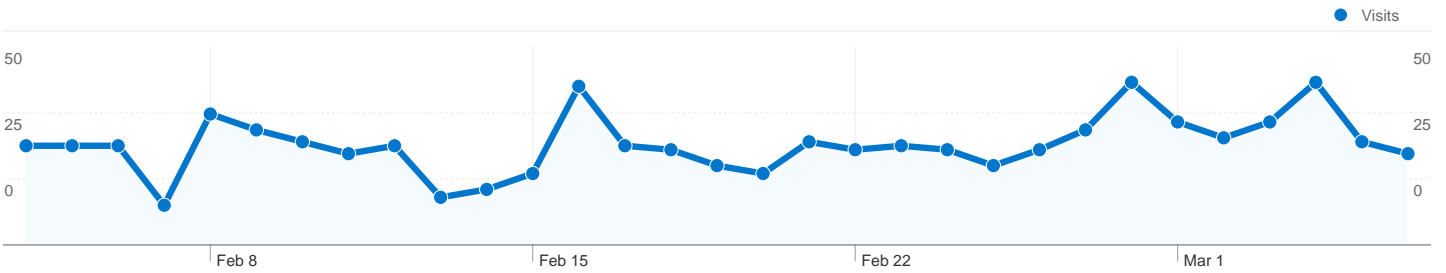

Site Usage

784 Visits

29.21% Bounce Rate

2,165 Pageviews

00:02:59 Avg. Time on Site

2.76 Pages/Visit

52.17% % New Visits

Traffic Sources Overview

Browsers		
Browser	Visits	% visits
Internet Explorer	278	35.46%
Safari	211	26.91%
Firefox	200	25.51%
Chrome	79	10.08%
Opera	8	1.02%

All traffic sources sent a total of 784 visits

43.37% Direct Traffic

37.76% Referring Sites

All traffic sources sent 784 visits via 63 sources and mediums

Site Usage

Visits 784 % of Site Total: 100.00%	Pages/Visit 2.76 Site Avg: 2.76 (0.00%)	Avg. Time on Site 00:02:59 Site Avg: 00:02:59 (0.00%)	% New Visits 52.17% Site Avg: 52.17% (0.00%)	Bounce Rate 29.21% Site Avg: 29.21% (0.00%)	
Source/Medium	Visits	Pages/Visit	Avg. Time on Site	% New Visits	Bounce Rate
(direct) / (none)	340	3.35	00:05:10	22.94%	4.12%
google / organic	121	1.74	00:01:23	71.07%	72.73%
images.google.com / referral	62	1.45	00:00:28	98.39%	67.74%
facebook.com / referral	53	3.62	00:02:22	32.08%	0.00%
images.google.de / referral	25	1.52	00:00:09	100.00%	48.00%
twitter.com / referral	25	4.24	00:01:12	64.00%	0.00%
bing / organic	21	2.43	00:01:53	9.52%	4.76%
images.google.com.au / referral	16	2.38	00:03:14	93.75%	75.00%
youtube.com / referral	13	5.38	00:02:59	53.85%	0.00%
images.google.co.uk / referral	10	2.40	00:01:01	100.00%	60.00%

Pages on this site were viewed a total of 2,165 times

2,165 Pageviews

1,691 Unique Views

29.21% Bounce Rate

Top Content

Pages	Pageviews	% Pageviews
/main.html	675	31.18%
/index.html	601	27.76%
/australia5.html	136	6.28%
/australia13.html	109	5.03%
/Logbook.html	106	4.90%