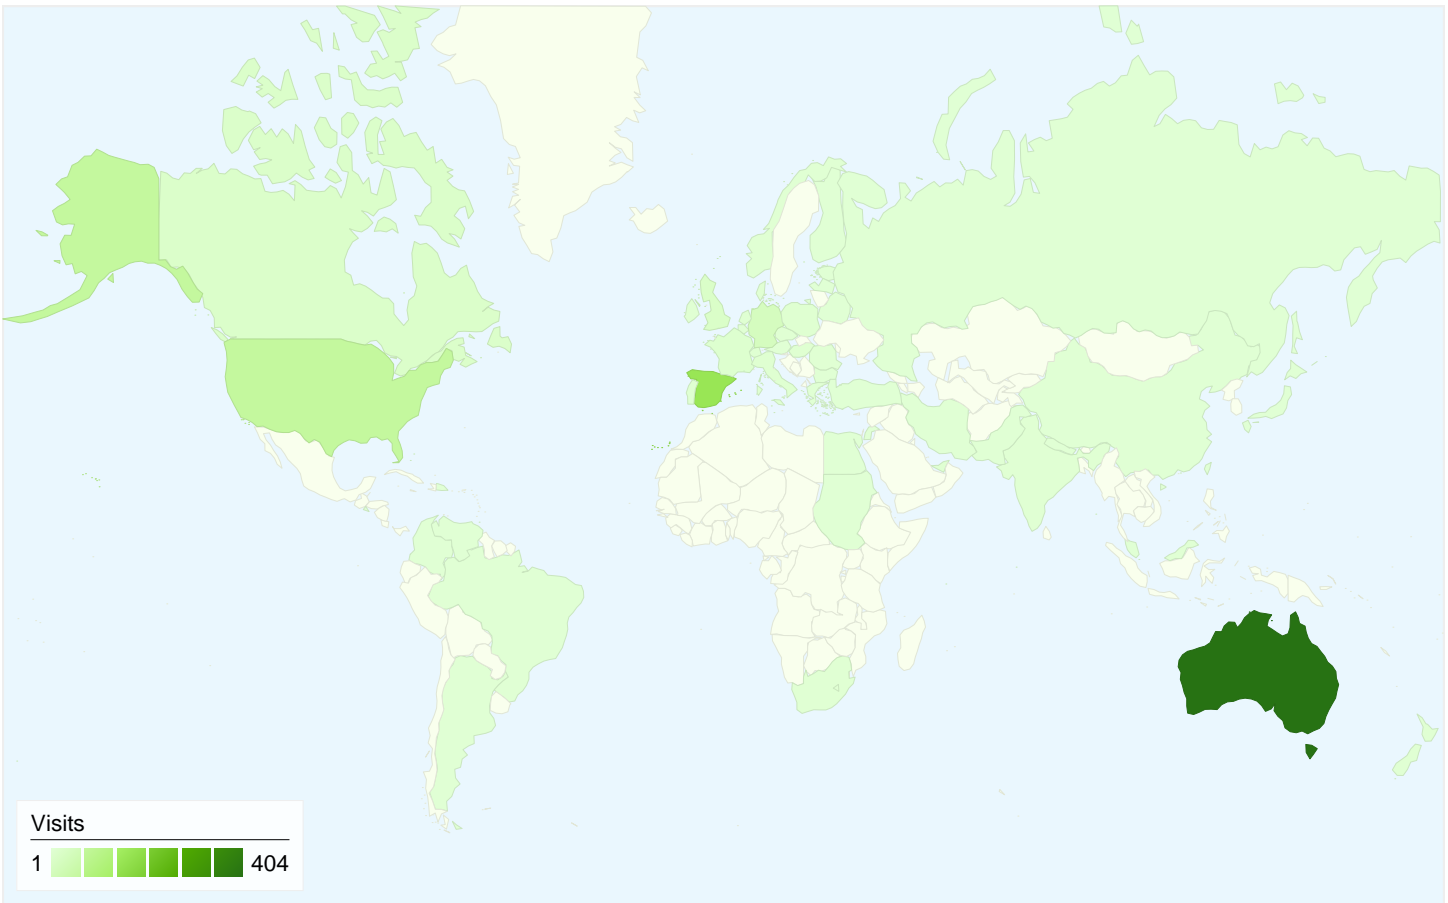

Browsers		
Browser	Visits	% visits
Internet Explorer	278	35.46%
Safari	211	26.91%
Firefox	200	25.51%
Chrome	79	10.08%
Opera	8	1.02%

All traffic sources sent a total of 784 visits

43.37% Direct Traffic

37.76% Referring Sites

18.88% Search Engines

- Direct Traffic
340.00 (43.37%)
- Referring Sites
296.00 (37.76%)
- Search Engines
148.00 (18.88%)

Top Traffic Sources

Sources	Visits	% visits	Keywords	Visits	% visits
(direct) ((none))	340	43.37%	http://www.davidoptimal.com	27	18.24%
google (organic)	121	15.43%	www.davidoptimal.com	22	14.86%
images.google.com (referral)	62	7.91%	david optimal	5	3.38%
facebook.com (referral)	53	6.76%	carrera pilot d'avió	2	1.35%
images.google.de (referral)	25	3.19%	dash 8 cockpit	2	1.35%

1 - 10 of 63

784 visits came from 55 countries/territories

Site Usage

Country/Territory	Visits	Pages/Visit	Avg. Time on Site	% New Visits	Bounce Rate
Visits 784 % of Site Total: 100.00%	Pages/Visit 2.76 Site Avg: 2.76 (0.00%)	Avg. Time on Site 00:02:59 Site Avg: 00:02:59 (0.00%)	% New Visits 52.17% Site Avg: 52.17% (0.00%)	Bounce Rate 29.21% Site Avg: 29.21% (0.00%)	
Australia	404	3.25	00:04:28	34.16%	19.31%
Spain	155	2.57	00:02:21	36.13%	14.19%
United States	66	1.95	00:00:34	96.97%	59.09%
Germany	27	1.59	00:00:11	100.00%	48.15%
United Kingdom	16	2.75	00:01:49	100.00%	50.00%
Canada	14	2.86	00:01:21	78.57%	42.86%
France	8	1.75	00:00:12	87.50%	62.50%
Italy	5	2.20	00:00:34	100.00%	40.00%
Poland	5	1.40	00:00:24	100.00%	80.00%