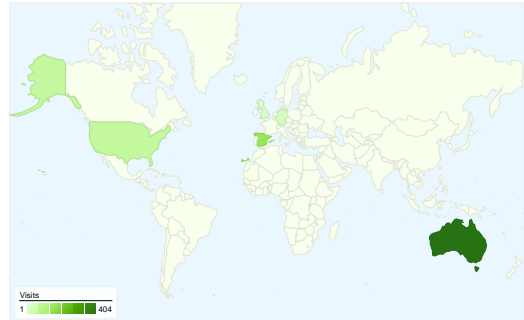

Map Overlay