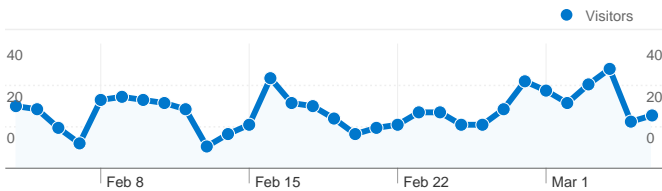

Visitors Overview